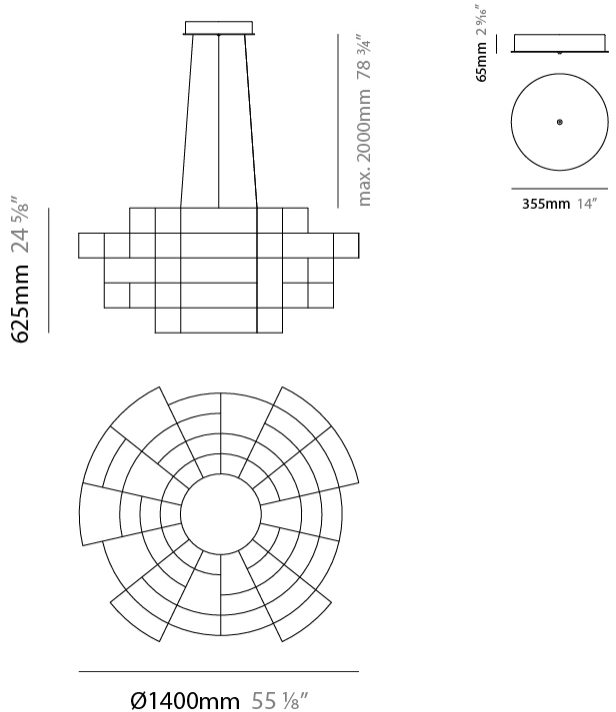

SPECTRE SUSPENSION

D101654-

base number   LED Dimming   Color Temperature   Finish Options

1. To build a product code in our configurator select the specify button on the base model # product page
2. To build a manual product code on this datasheet choose from the options listed below in blue font and add the suffix to the base model #

GENERAL

Series: Spectre
Brand: Quasar
Division: Design
Mounting Type: Suspension
Mounting Location: Ceiling
Subcategory: Ambient

PHYSICAL

Shape: Abstract
Diameter (mm): 1400
Diameter (in): 55 1/8
Height (mm): 625
Height (in): 24 7/16
Max. Overall Height (mm): 2625
Max. Overall Height (in): 103 3/8
Light Distribution: Omnidirectional
Weight (kg): 7
Weight (lbs): 15.43
Fixture Finish: [NIC / BRA / BBR](#)
Fixture Material: Metal
Cable Details: 2000mm Cable
Upon Request: Custom Sizes

ELECTRICAL

Lamp Type: LED
Input Wattage (W): 102.6
Dimming: [Non-Dimming / Phase Dimming (120vac Only)](#)
Driver Included: Yes
Driver Location: Integrated
Driver Type: Constant Voltage - 120/277Vac
Driver Class: Class 2
Input Voltage (V): 120 - 277
Output Voltage (V): 12
Upon Request: (Not included - see components) Integral: 0-10Vdc dimming

LED

Number of LEDs: 171
Color Temperature (°K): [2400 / 2800](#)
Max. Delivered Lumen (lm): 6060 (2800K)
CRI: >90 CRI
Lamp Life (hrs): 50000

OPTICAL

RATINGS AND CERTIFICATIONS

Certified By: Certified for North American Standards
IP rating: IP20